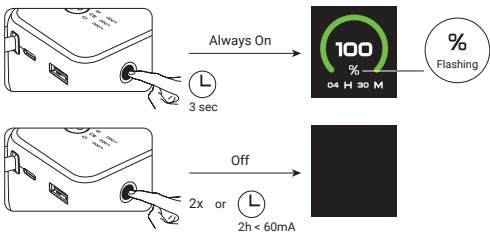

Low Current Mode