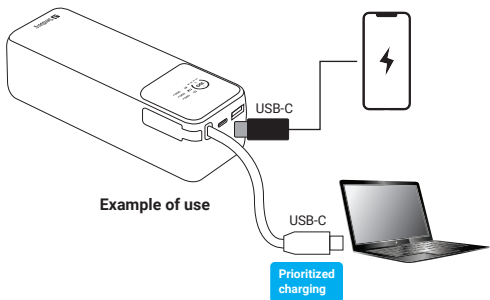

Charge devices