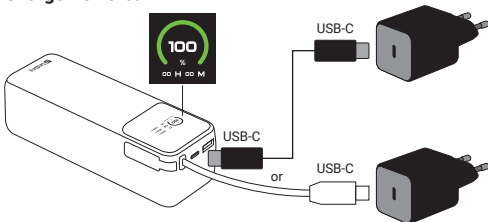

Charge Powerbank