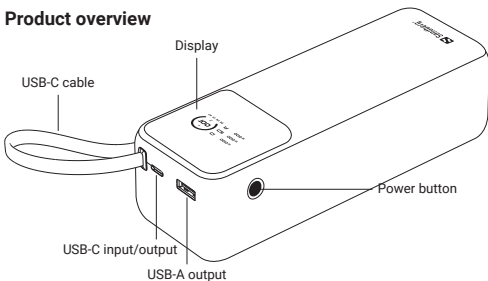

Product overview