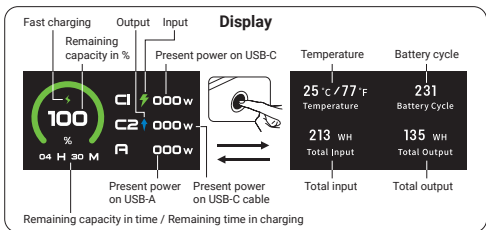

Product overview