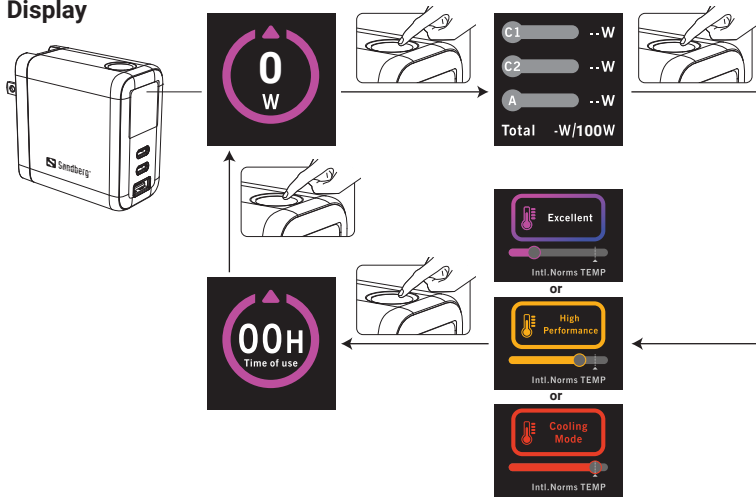

Display

Standby display